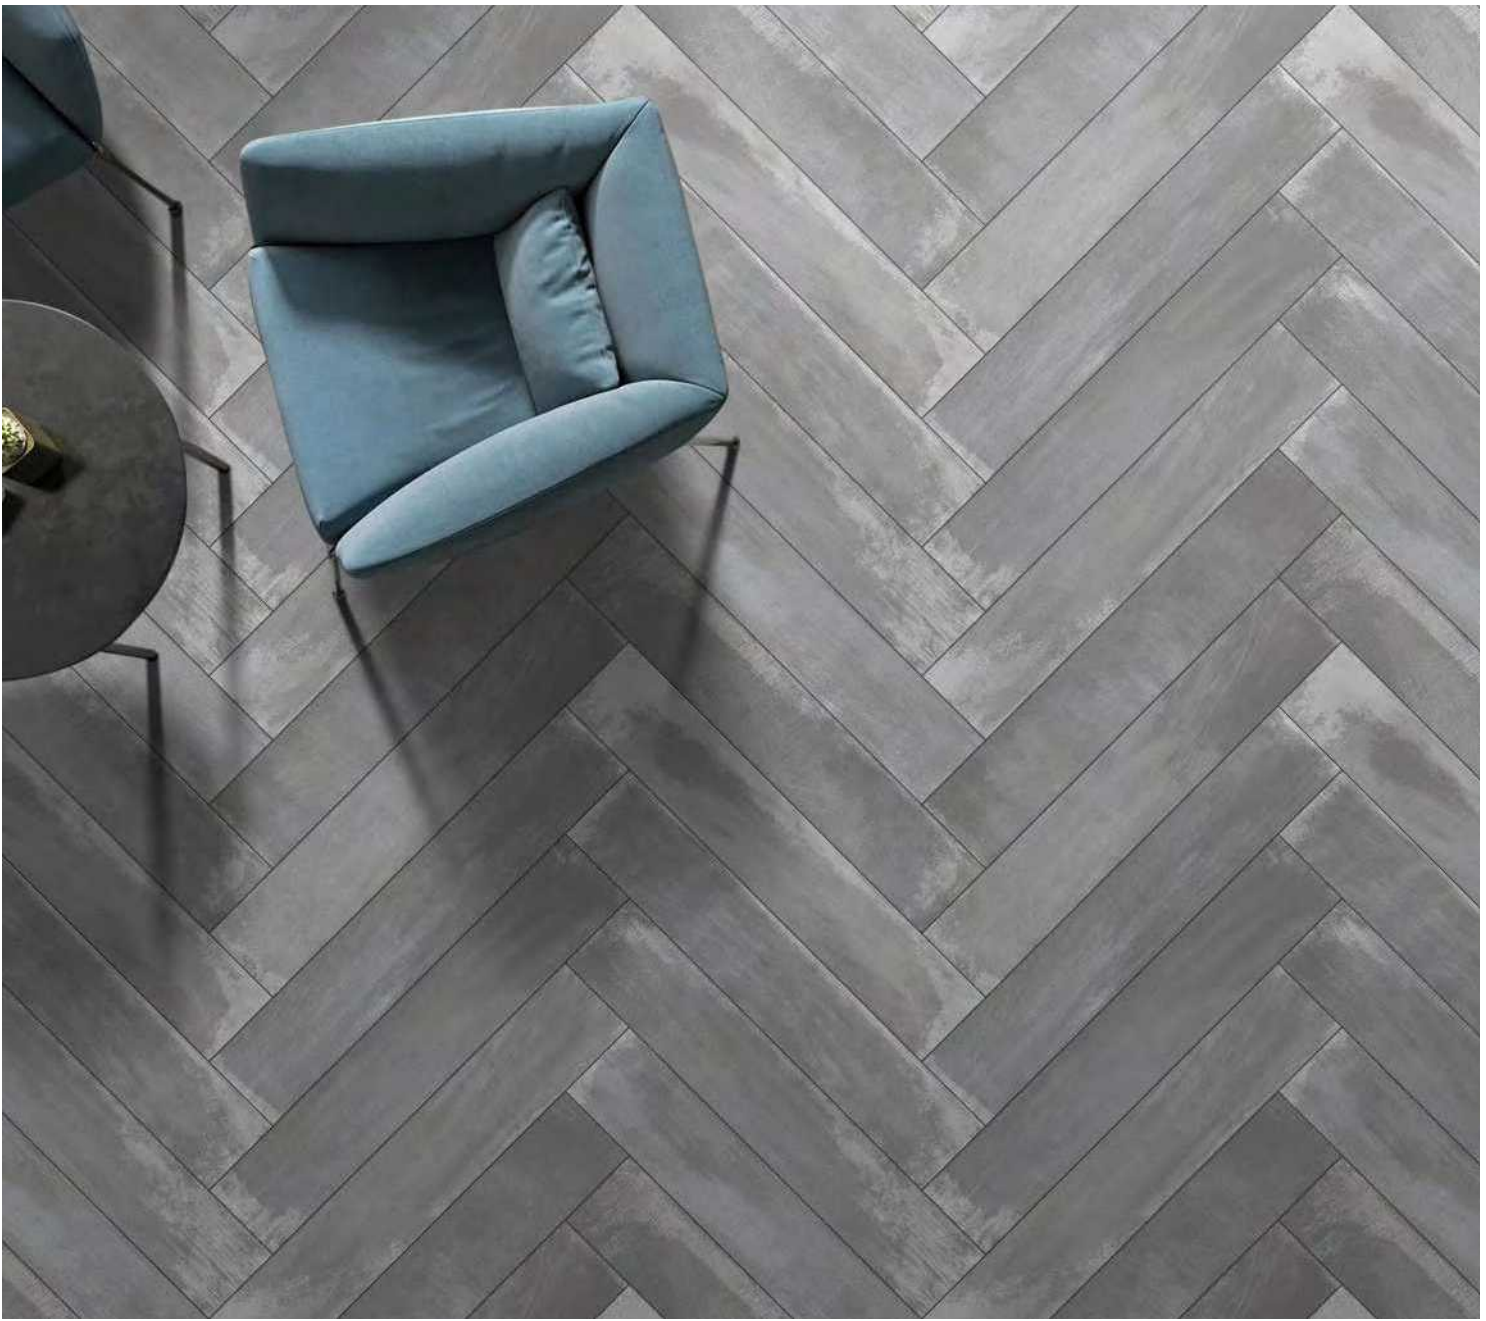

SPANISH CEMENTO