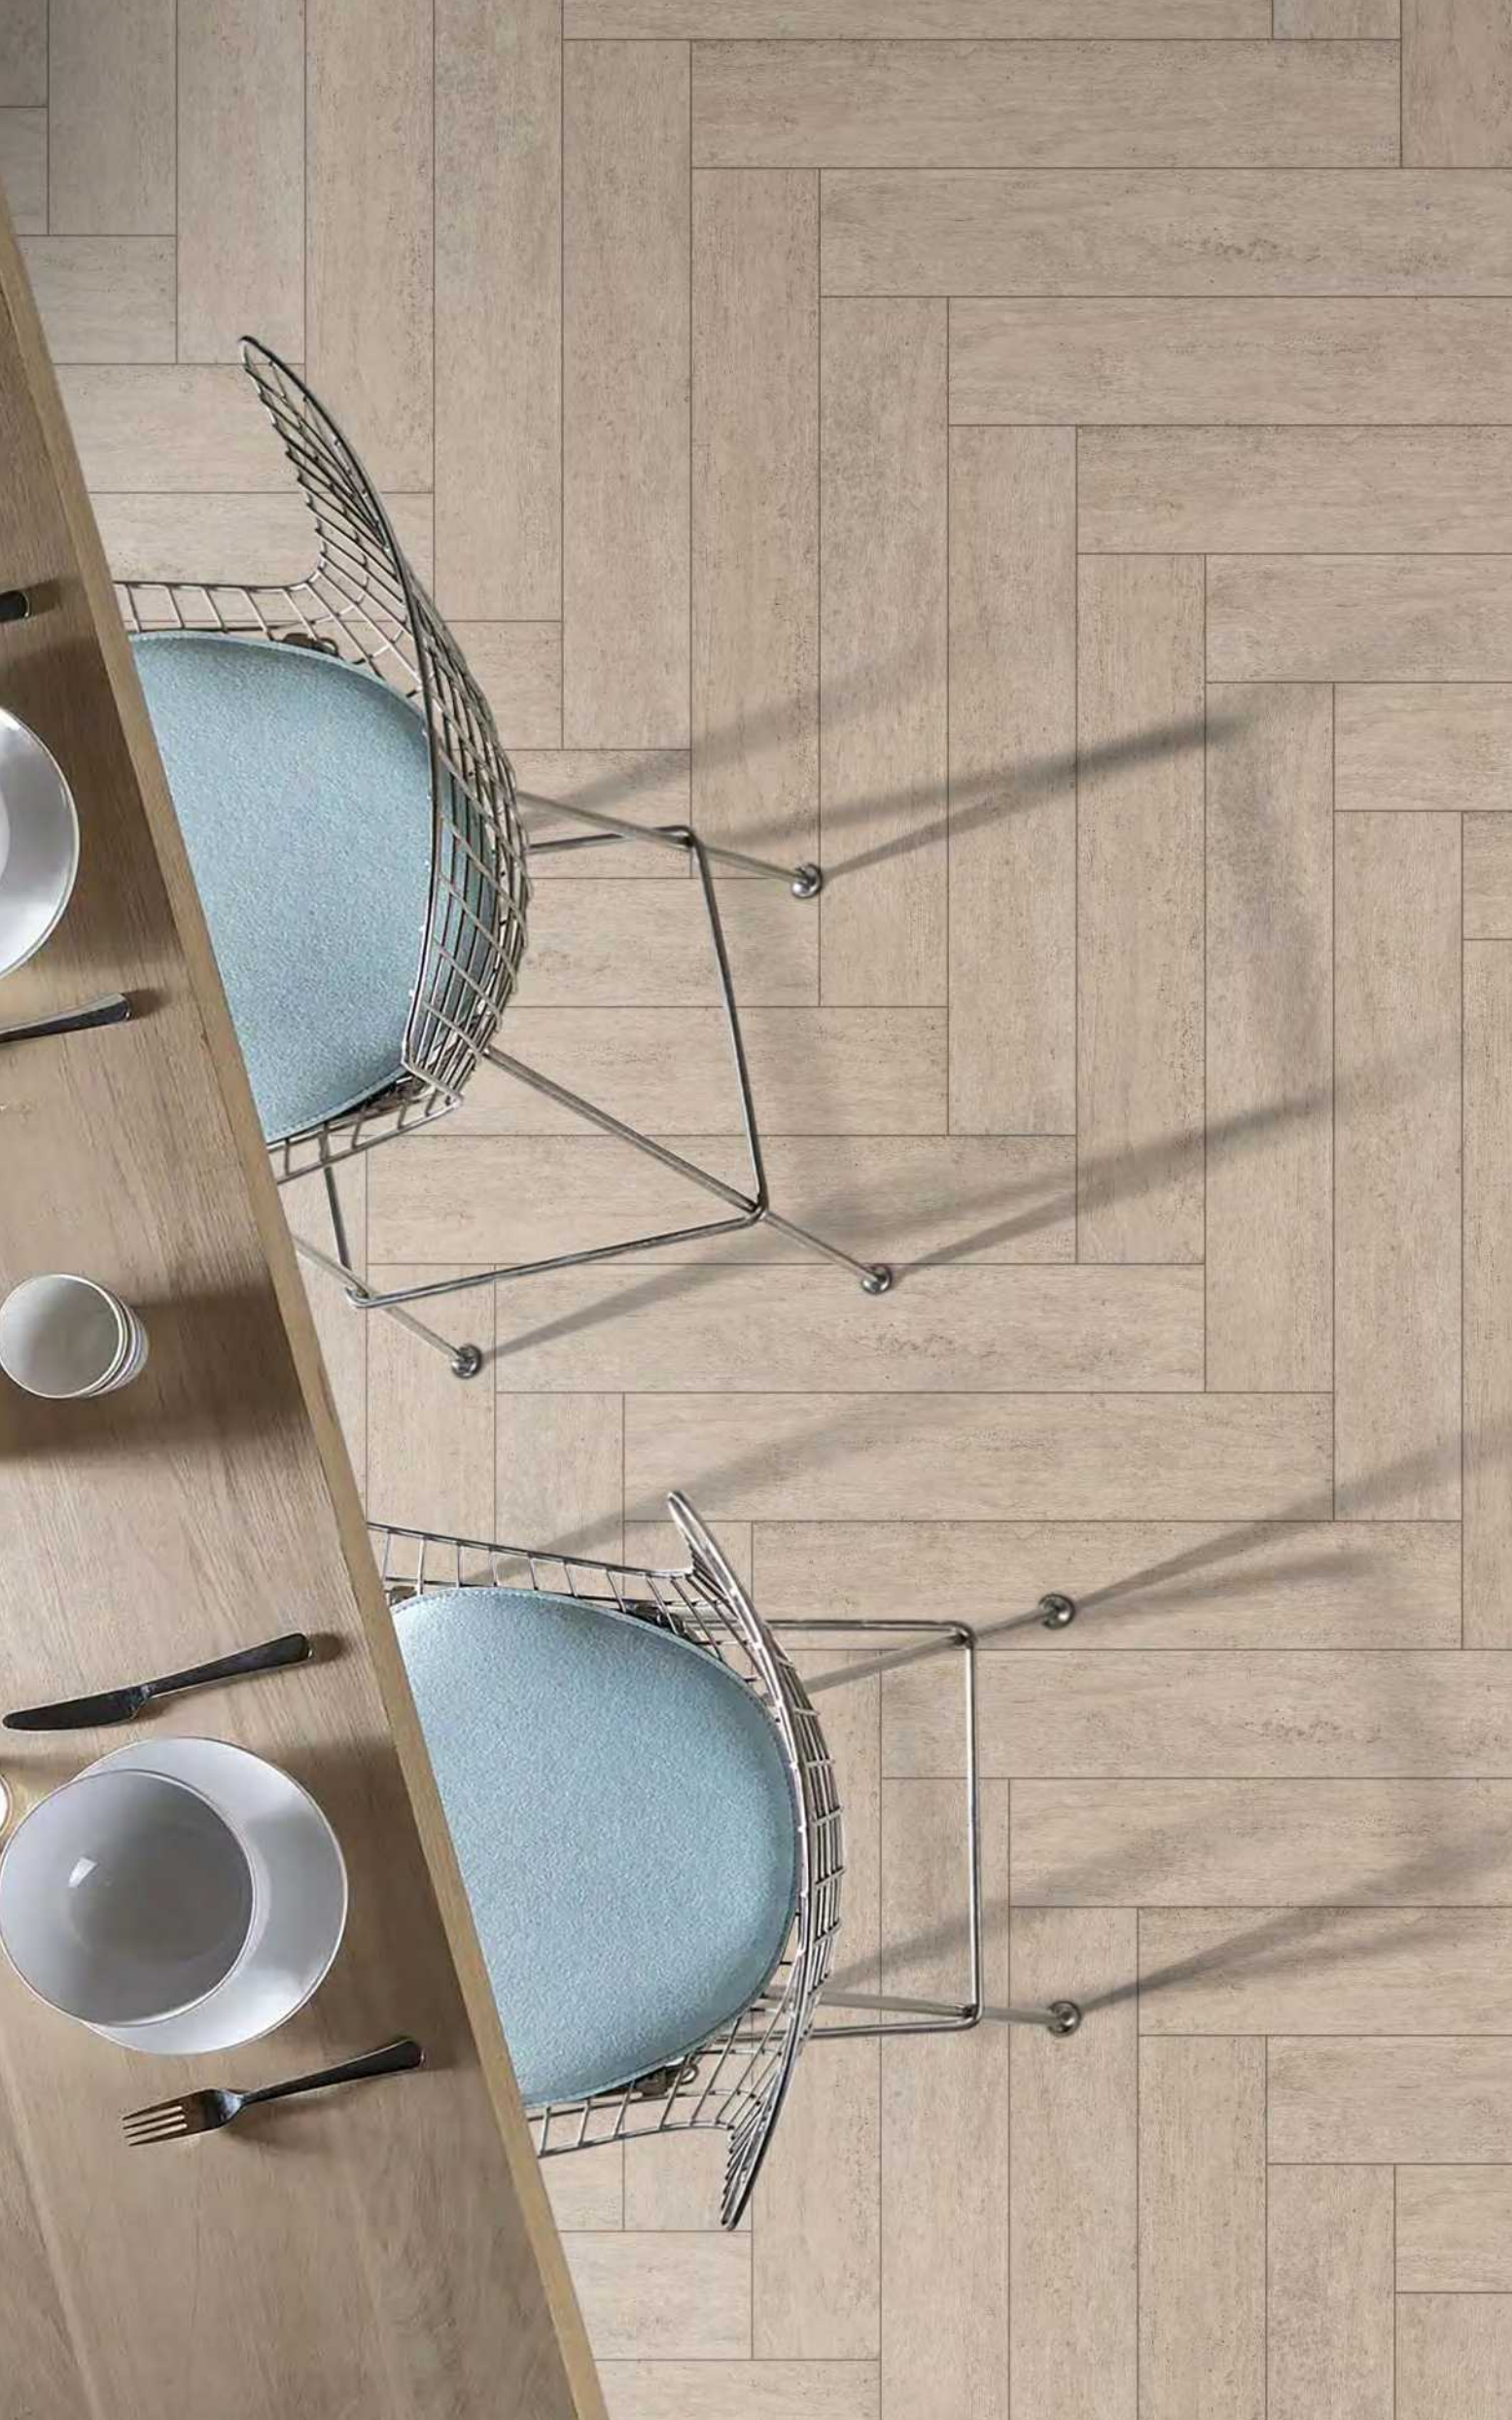

MODENA LIGHT