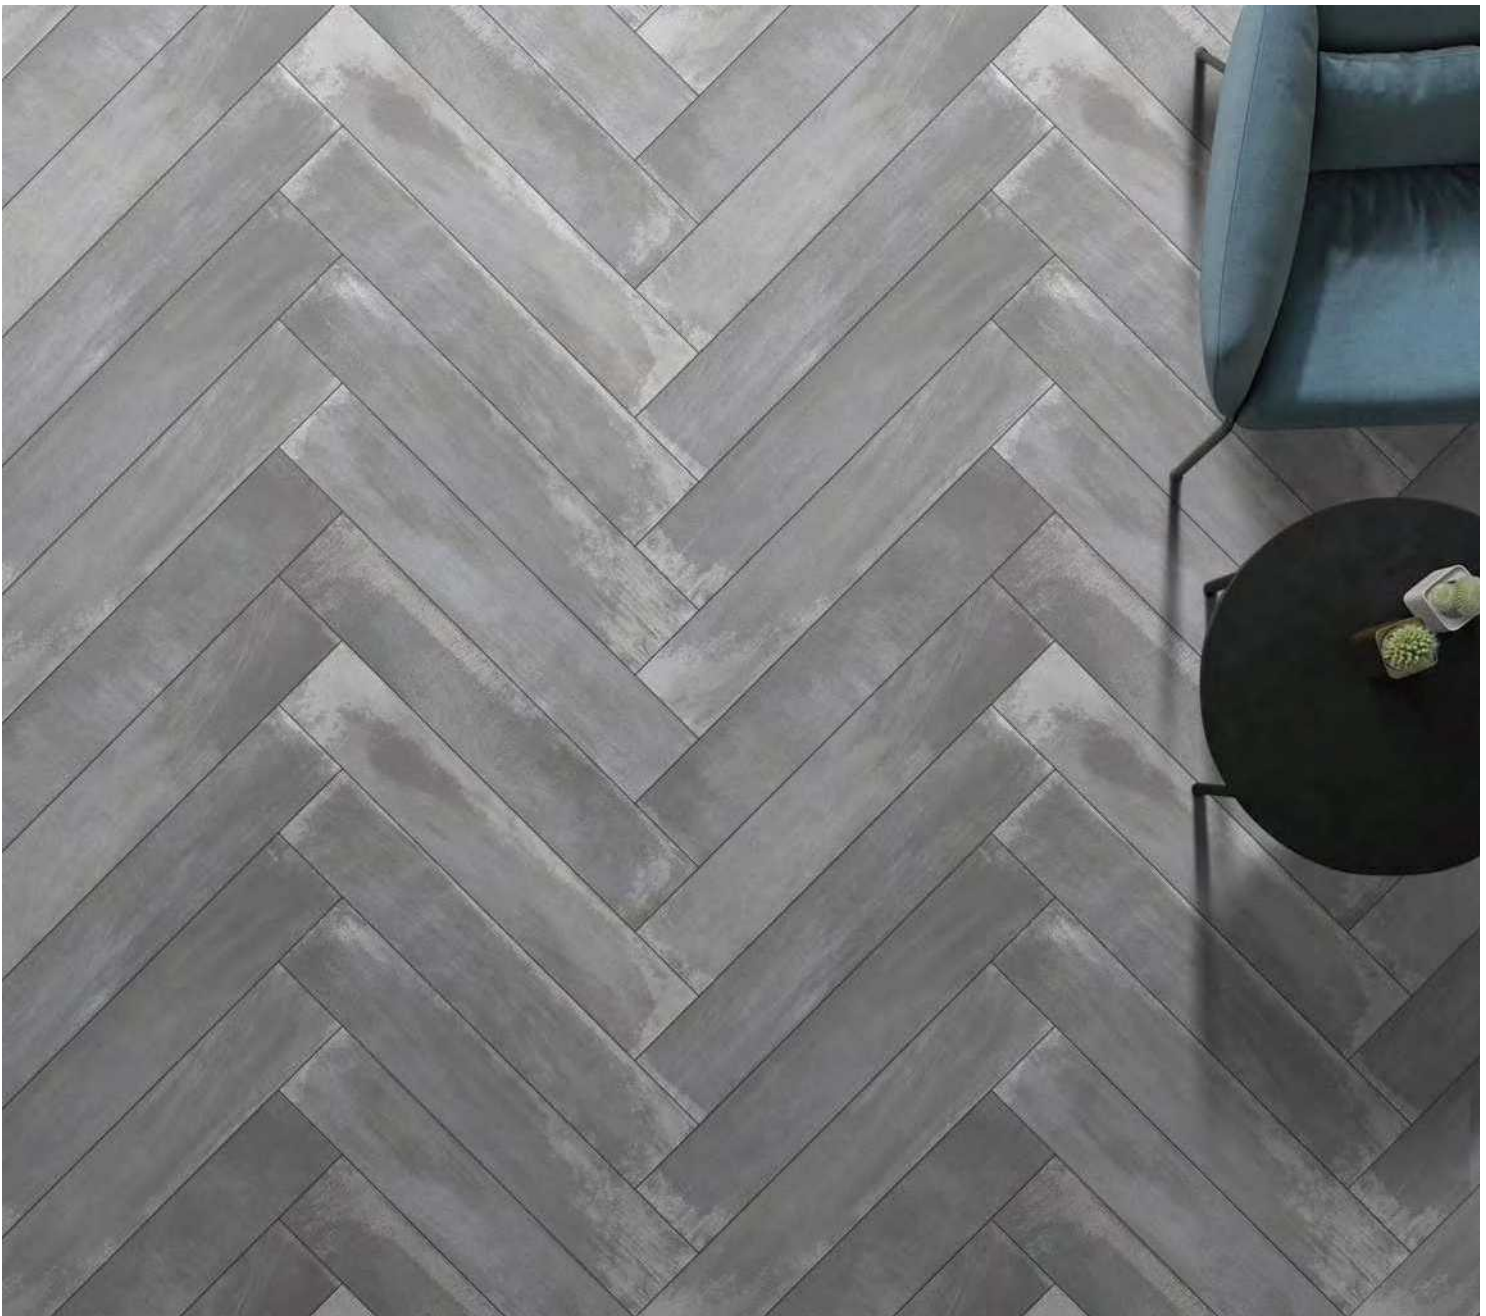

SPANISH WHITE

SPANISH WHITE

ROCKER SERIES

RANDOM : 10

200x1200mm

SPANISH CEMENTO

SPANISH CEMENTO

ROCKER SERIES