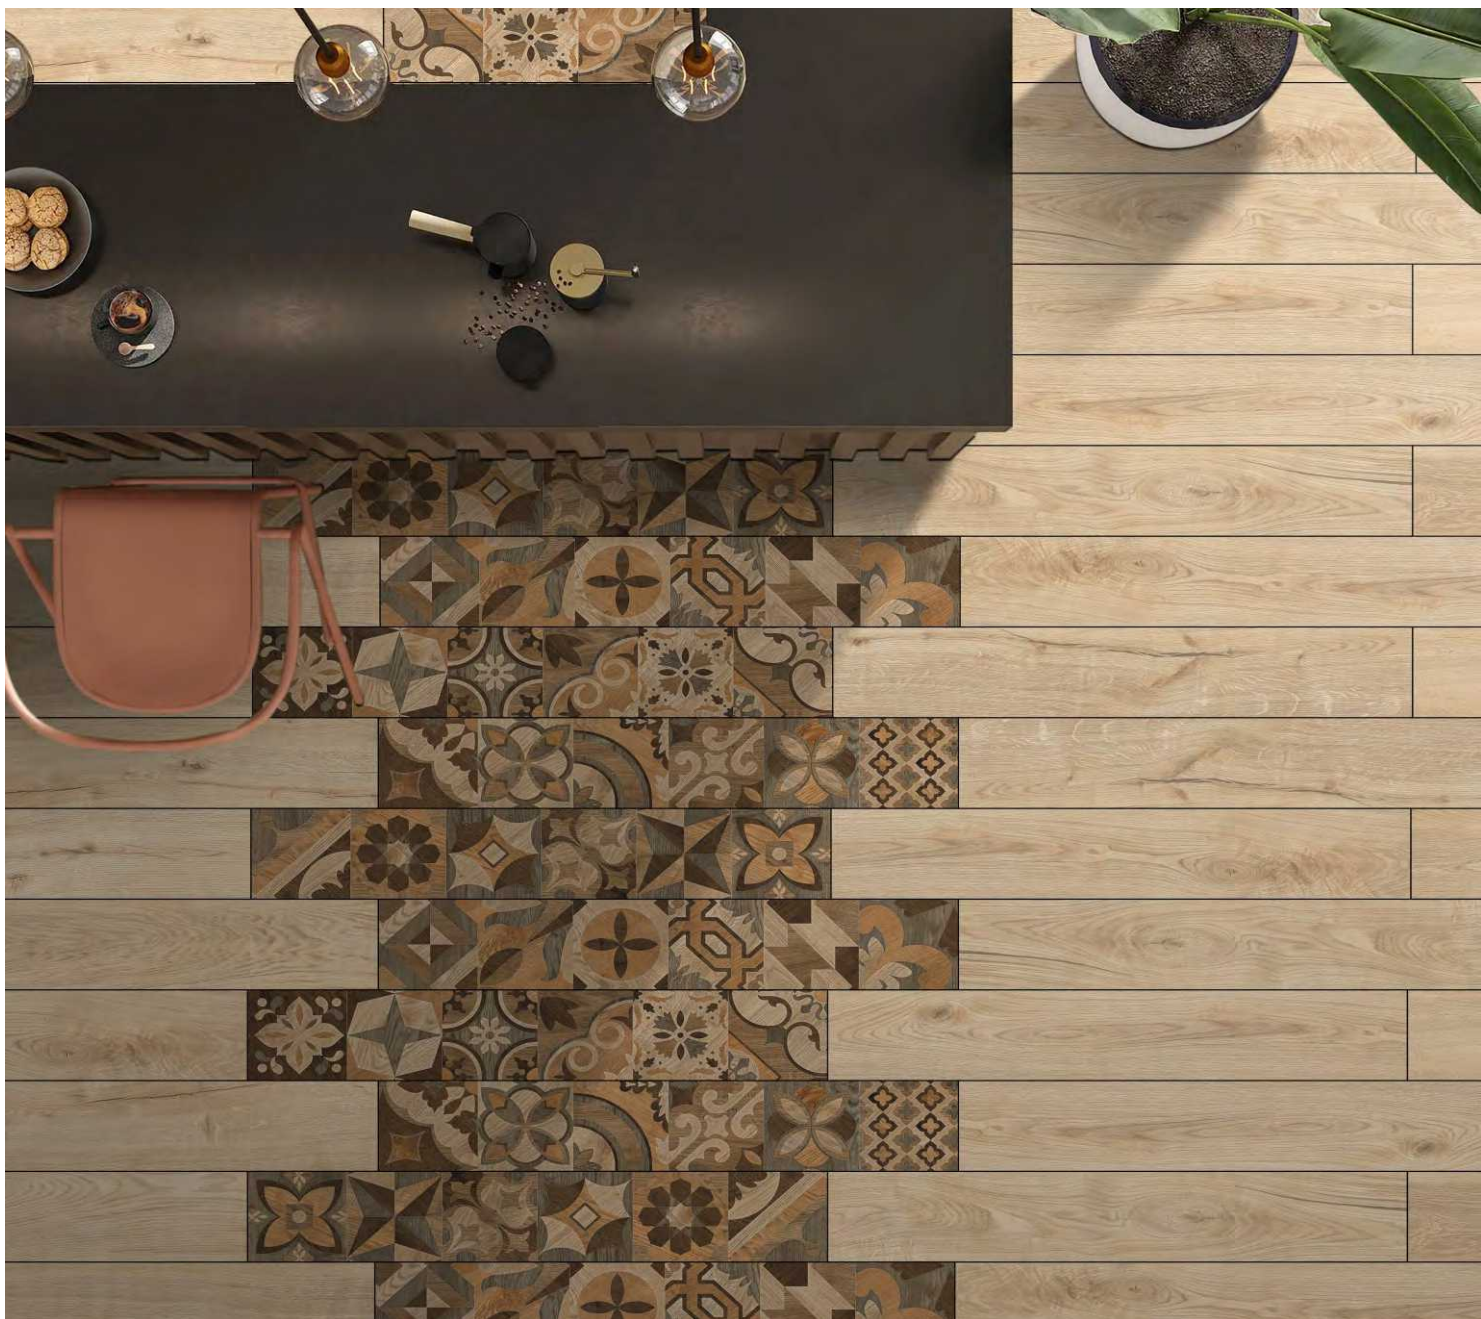

LUX BROWN DECOR