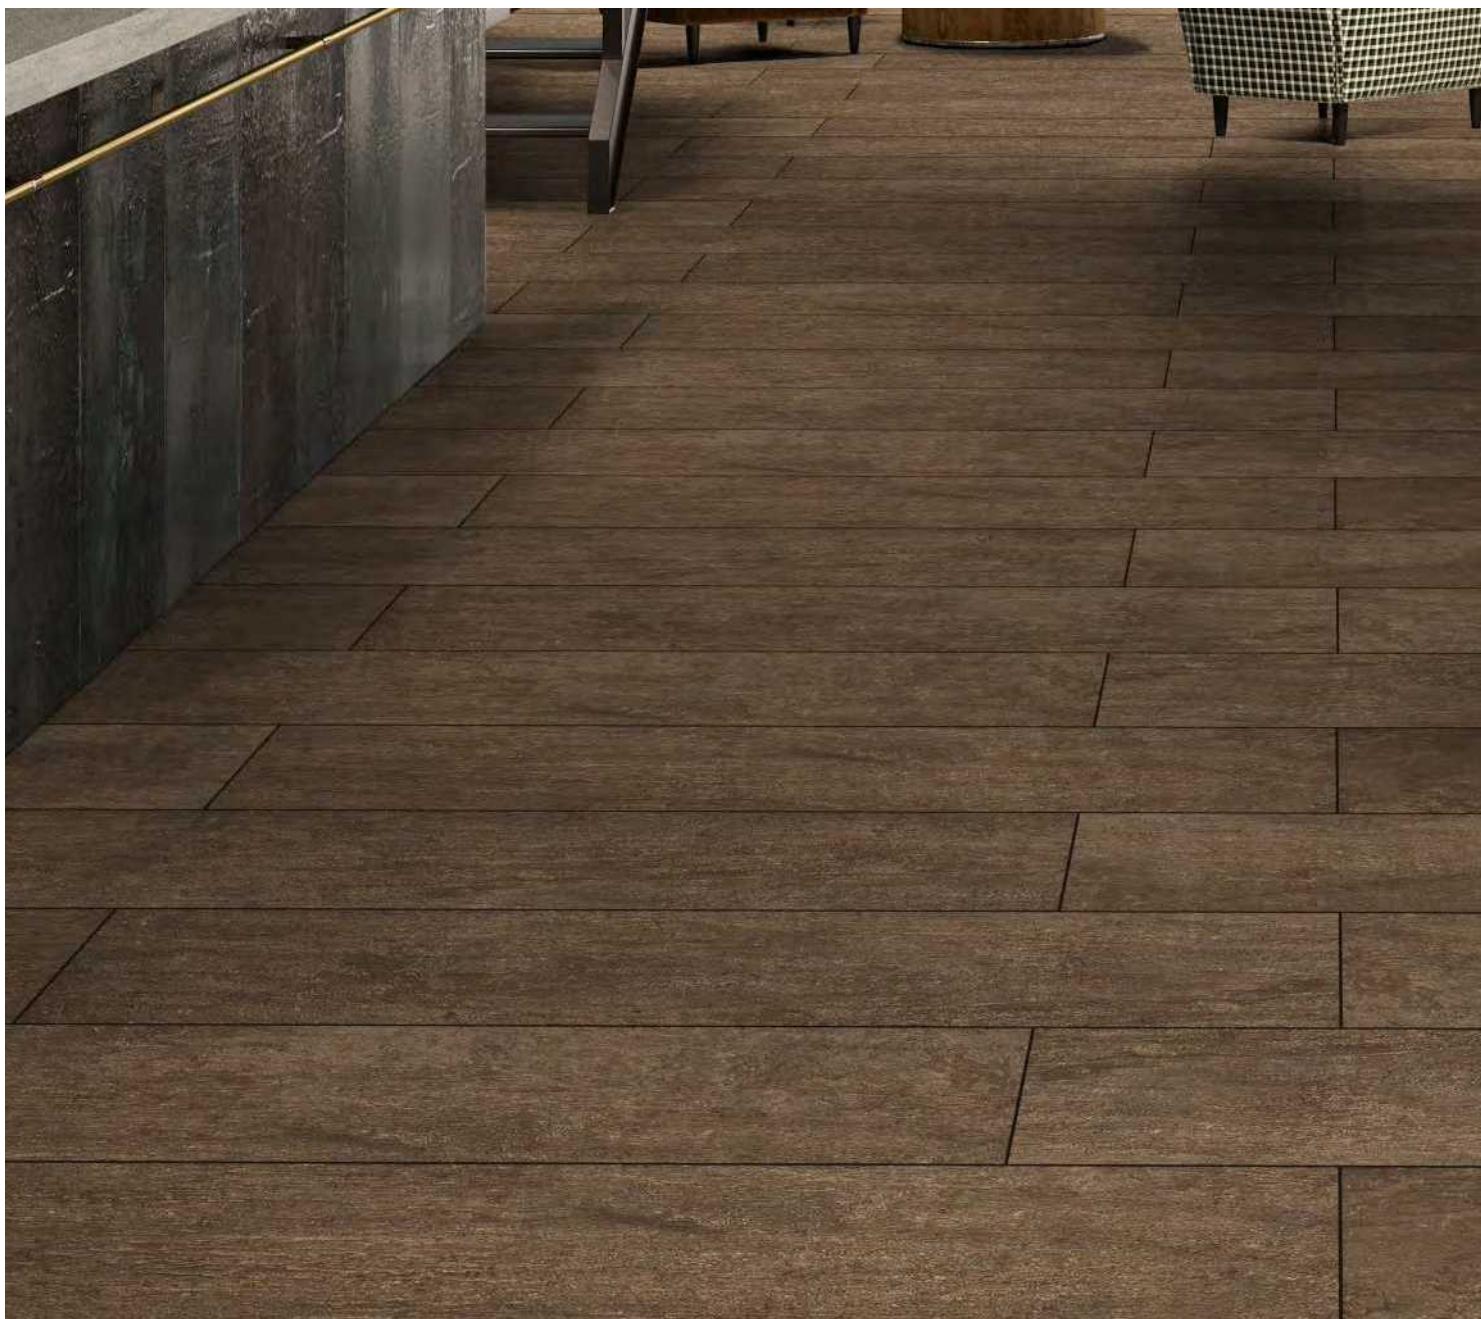

MODENA CHOCO